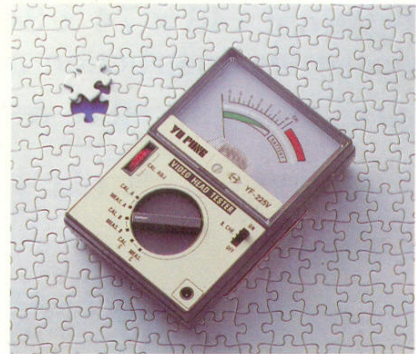

Lux-sensing angles: 30° = below $\pm 2\%$, 60° = below $\pm 7\%$,
80° = below $\pm 25\%$

YF-225V VIDEO-HEAD TESTER

Features

- Self-shielded meter movement.
- Wide range measurement for range A range B range C.
- With the best view angle stand.
- Available for both VHS system-YF-225V.
- Automatic internal battery check.

SPECIFICATIONS:

MODEL: YF-225V (VHS)

Range	Measuring Range
A	approx 0.2 - 3.5μH
B	approx 0.8 - 3.0μH
C	approx 0.5 - 1.5μH

YF-20 SOUND LEVEL METER

Features

- Unique selecting switch for easy operation.
- Special integrated circuit for long stability.
- Applying JIS dB(A) specification, with LO (40-80dB) and Hi (80-120dB) test range.

SPECIFICATIONS:

- Ranges: LO: 40 - 80dB
Hi: 80 - 120dB
- Microphon: With Capacitance Microphone
- Calibration: With Signal Oscillator

YF-80

PHASE SEQUENCE INDICATOR

Features

- Checking if currents of three different ratings are in proper phase.
- Preventing motor from running backwards and damage on appliance.

SPECIFICATIONS:

- Measuring Range: Frequency: 25-65Hz Voltage: 50-500V.
- Operating Temp: 0°C-40°C Operating Humidity: Less than 80% RH. Insulation Protection: DC 6KV.
- Open phase check: LED. • Phase Rotation Indication: LED and Buzzer. • Low Battery Indication: LED.
- Dimension: 105(L)x62(W)x24(H)mm. Weight: 206g approx (including battery).
- Accessory: Carrying Case, Battery, Manual.